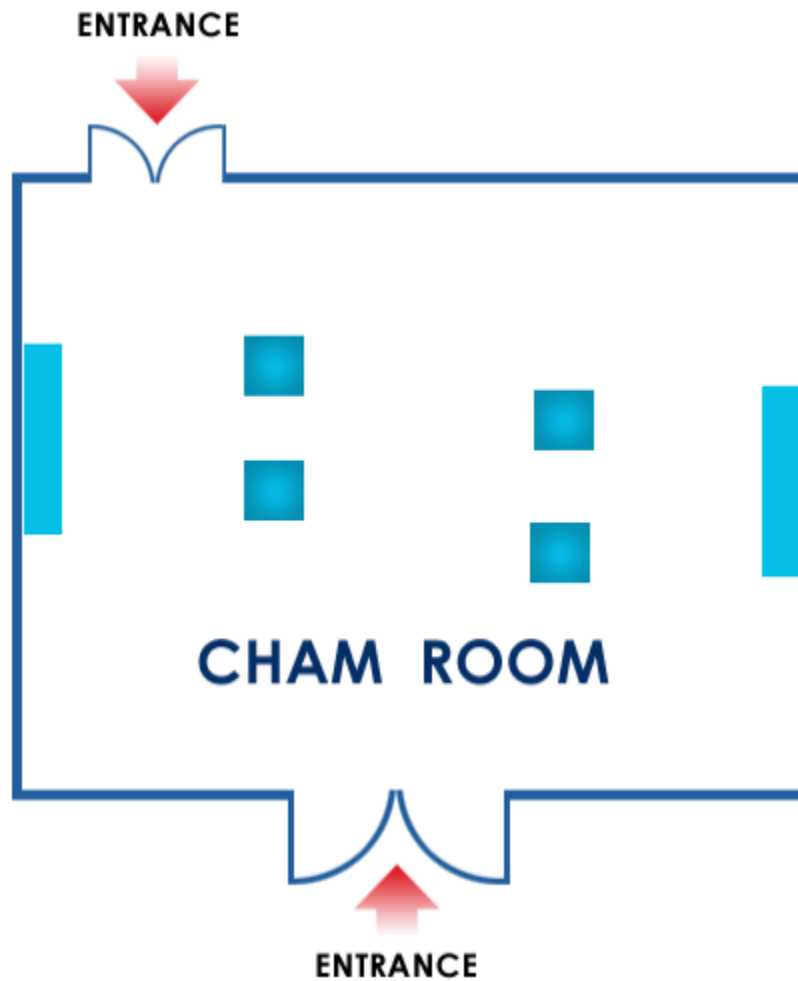

## CHAM ROOM

Facility	Dimension	Classroom	Cocktail	Theatre	Dinner
Cham room	78 sqm	30	30	35	40