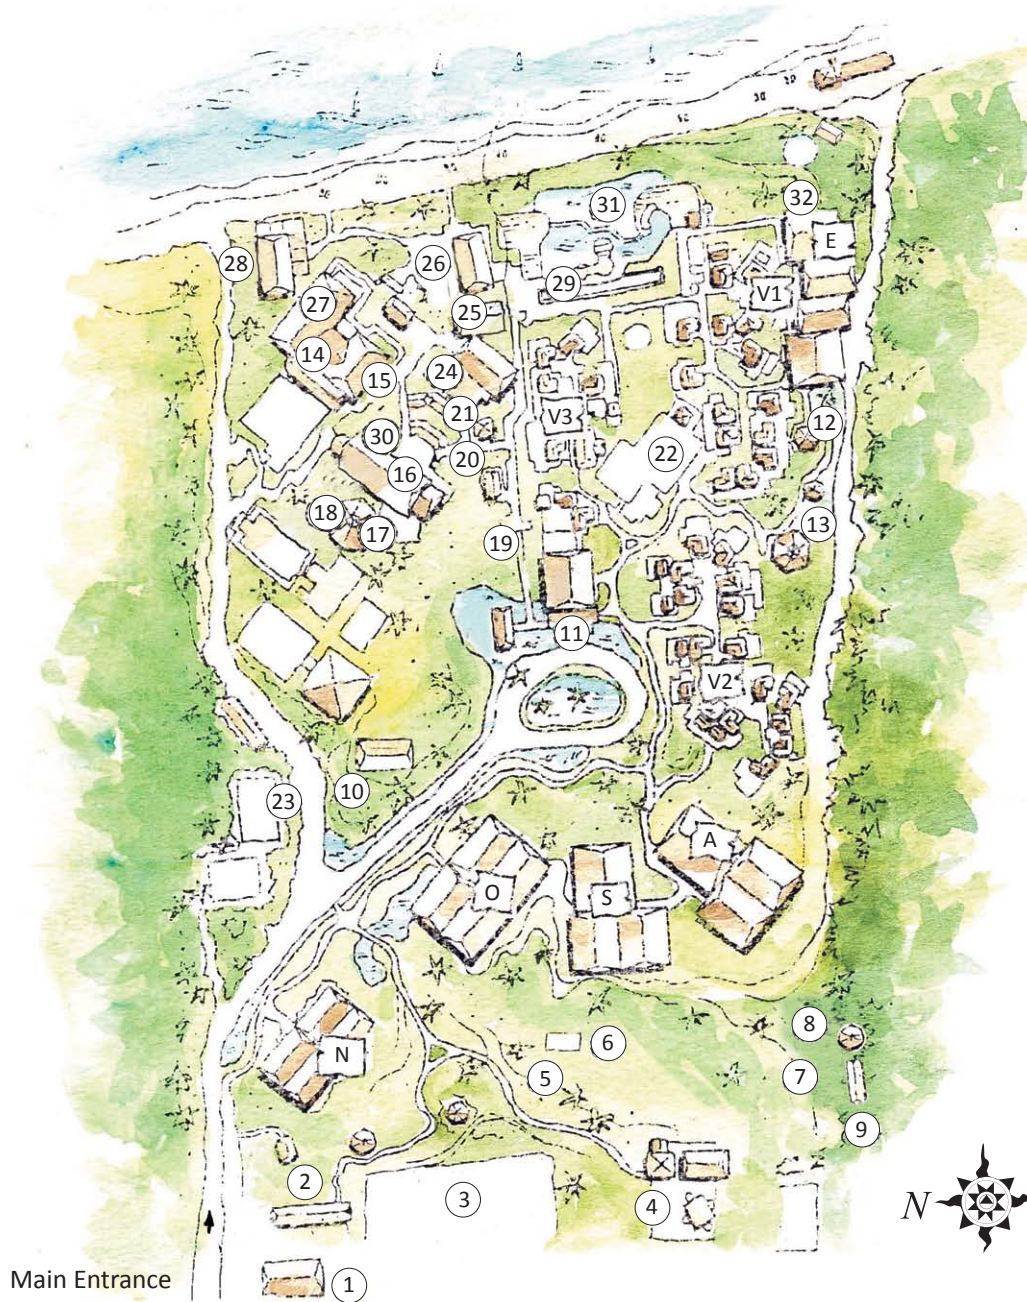

EVASON HUA HIN

- | | | |
|--------------------------------|--------------------------------|---|
| ① Bell Desk | ⑮ Fourth Sense Conference Room | ⑳ LIFE Desk (Activities and Excursions) |
| ② Archery | ⑯ Pre function Room | ㉑ Fitness Centre |
| ③ Tennis Courts | ⑰ Fifth Sense Conference Room | ㉒ Swimming Pool |
| ④ Just Kids ! | ⑱ Sixth Sense Conference Room | ㉓ Water Sport and Mountain Bike Centre |
| ⑤ Beach Volleyball | ⑲ Internet and Library Sala | E Guest Rooms E100-E131 |
| ⑥ Petanque | ⑳ Six Senses Gallery | V1 Pool Villas V200-V213 |
| ⑦ Organic Garden | ㉑ Jewellery Shop | V2 Pool Villas V214-V229 |
| ⑧ Cooking Class | ㉒ Six Senses Spa | V3 Pool Villas V230-V239 |
| ⑨ Mushroom Hut | ㉓ Six Senses Earth Spa | A Guest Rooms A300-A337 |
| ⑩ Welcome Sala | ㉔ Chef Manao Restaurant | S Guest Rooms S400-S437 |
| ⑪ Reception and Lobby | ㉕ Pool Kitchen and Wine Cellar | O Guest Rooms O500-O537 |
| ⑫ First Sense Conference Room | ㉖ The Bar | N Guest Rooms N600-N615 |
| ⑬ Second Sense Conference Room | ㉗ The Restaurant | |
| ⑭ Third Sense Conference Room | ㉘ The Beach Restaurant | |