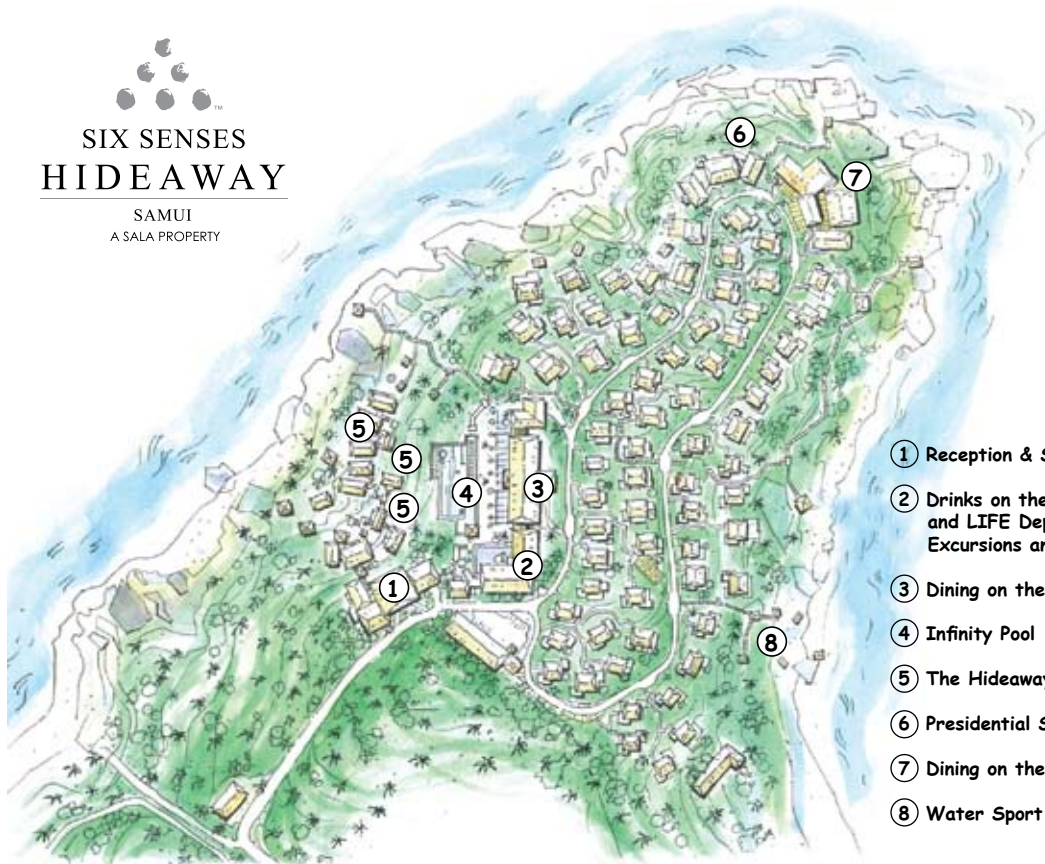

SIX SENSES HIDEAWAY

SAMUI
A SALA PROPERTY

MAIN ENTRANCE

- ① Reception & Six Senses Gallery
- ② Drinks on the Hill featuring WIFI Internet and LIFE Department (Library, DVD library, Excursions and Activities)
- ③ Dining on the Hill and Wines on the Hill
- ④ Infinity Pool
- ⑤ The Hideaway Spa, Gym and Massage Salas
- ⑥ Presidential Suite
- ⑦ Dining on the Rocks
- ⑧ Water Sport Centre