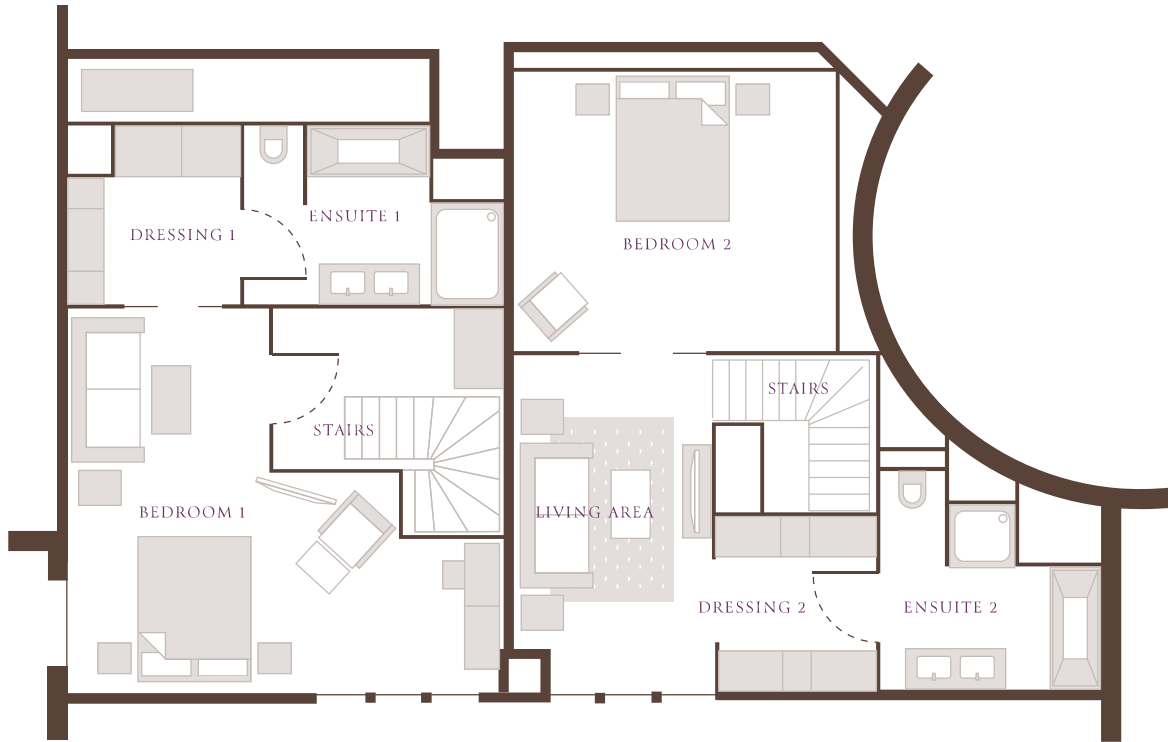

Apartment C16

Habitable Area (Total)	251.40m ²
Terrace (Total)	18.50m ²

Floor Level	5
Living/Dining Area	64.26m ²
Cinema	20.45m ²
Bedroom 3	20.81m ²
Bathroom 3	7.69m ²
Bedroom 4	17.78m ²
Bathroom 4	4.25m ²
Bedroom 5	14.31m ²
Bathroom 5	3.80m ²

Apartment C16

Habitable Area (Total)	251.40m ²	Floor Level	6
Terrace (Total)	18.50m ²	Bedroom 1	19.55m ²
		Bathroom 1	6.13m ²
		Bedroom 2	13.35m ²
		Bathroom 2	5.62m ²